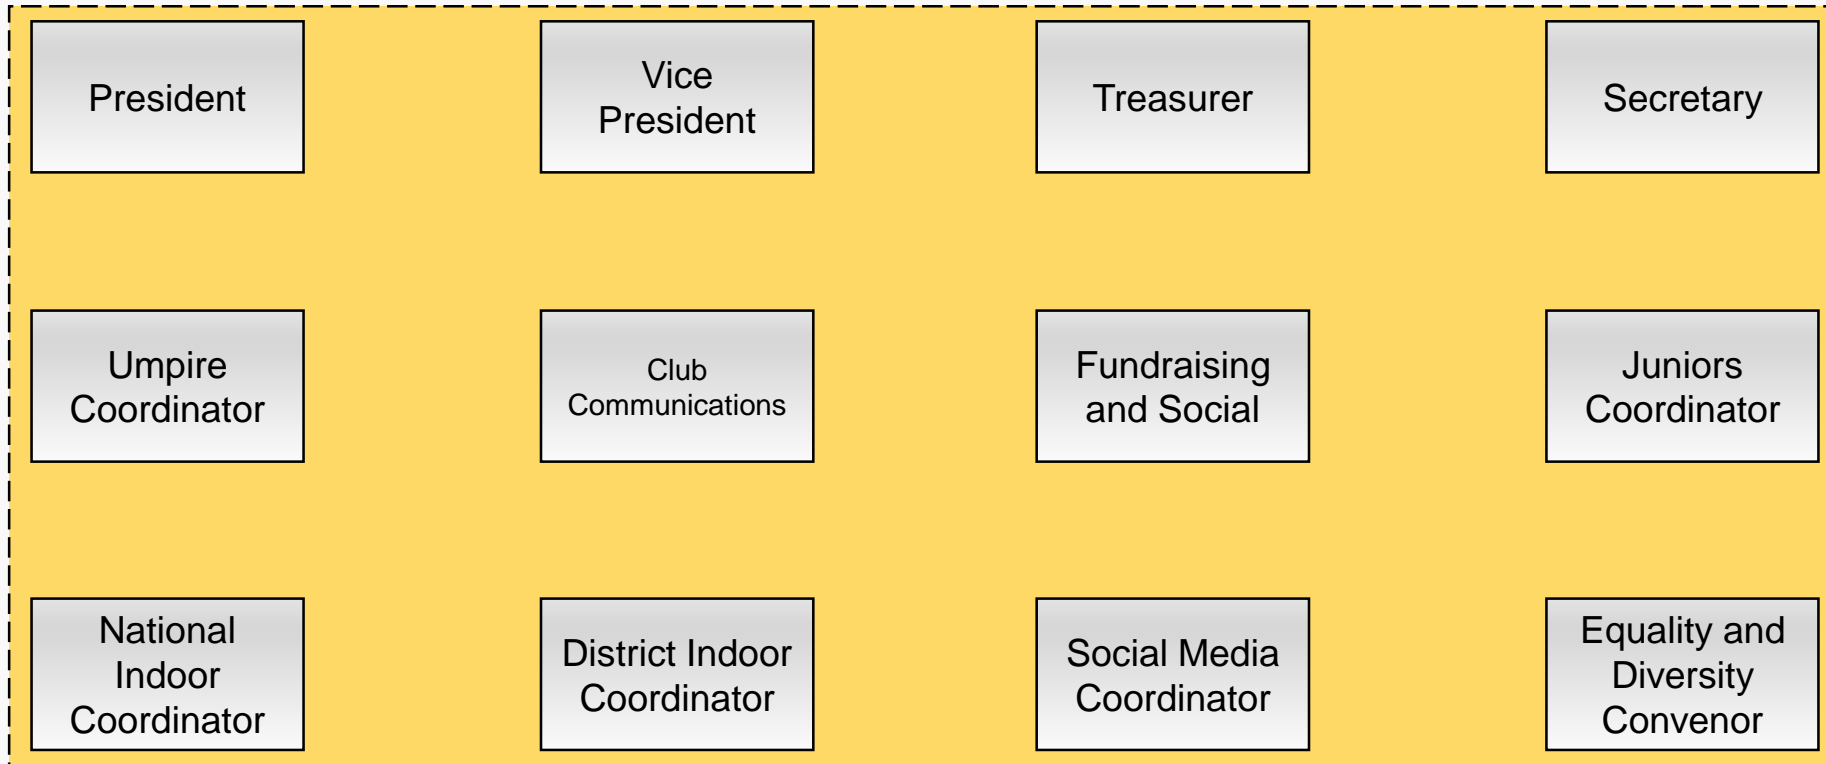

Hillhead Ladies' Hockey Club - Committee Overview

Hillhead Ladies' Hockey Club - Committee Overview

2020-2021 Committee

President Brogan Sinclair	Vice President Louise Andrews	Treasurer Joan Mackie	Secretary Chris MacDonald
Umpire Coordinator Jen McGill	Club Communications Jenny Sinclair	Fundraising and Social Simone Brown (+ Captains)	Juniors Coordinator Wendy Andrews
National Indoor Coordinator Rachel Osborne	District Indoor Coordinator Brogan Sinclair	Social Media Coordinator Anna Irvine	Equality and Diversity Convenor Rebecca Osborne